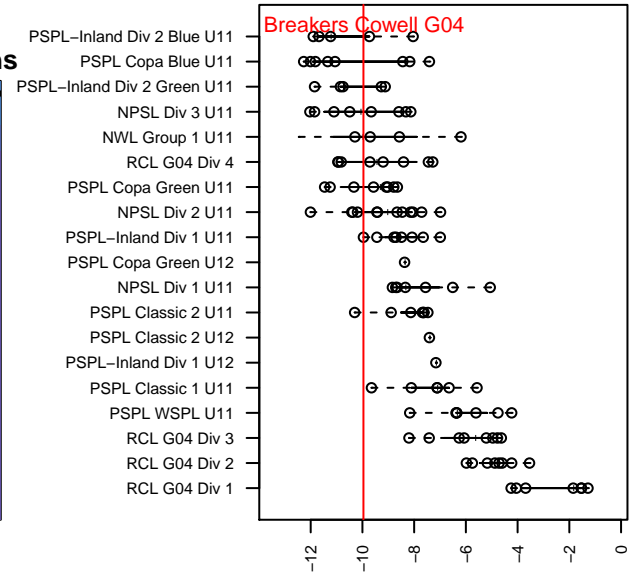

Breakers Cowell G04

Breakers SC
 Spokane, WA
 G04 total strength=126
 attack=0.07 defense=0.13
 fall league = PSPL–Inland Div 1 U11
 spr league = Spr PSPL–Inland Div 1 U11

alt names used:
 IEYSA Breakers G04 Cowell
 IEYSA Breakers G04 Cowell

Venues played:
 2015 PSPL–Inland Div 1 U11
 2015 Spr PSPL–Inland Div 1 U11

**attack and defense variance (black dot)
relative to other teams
and top 10 in region**

**attack and defense rating
relative to others at age
and all opponents in last 13 months**